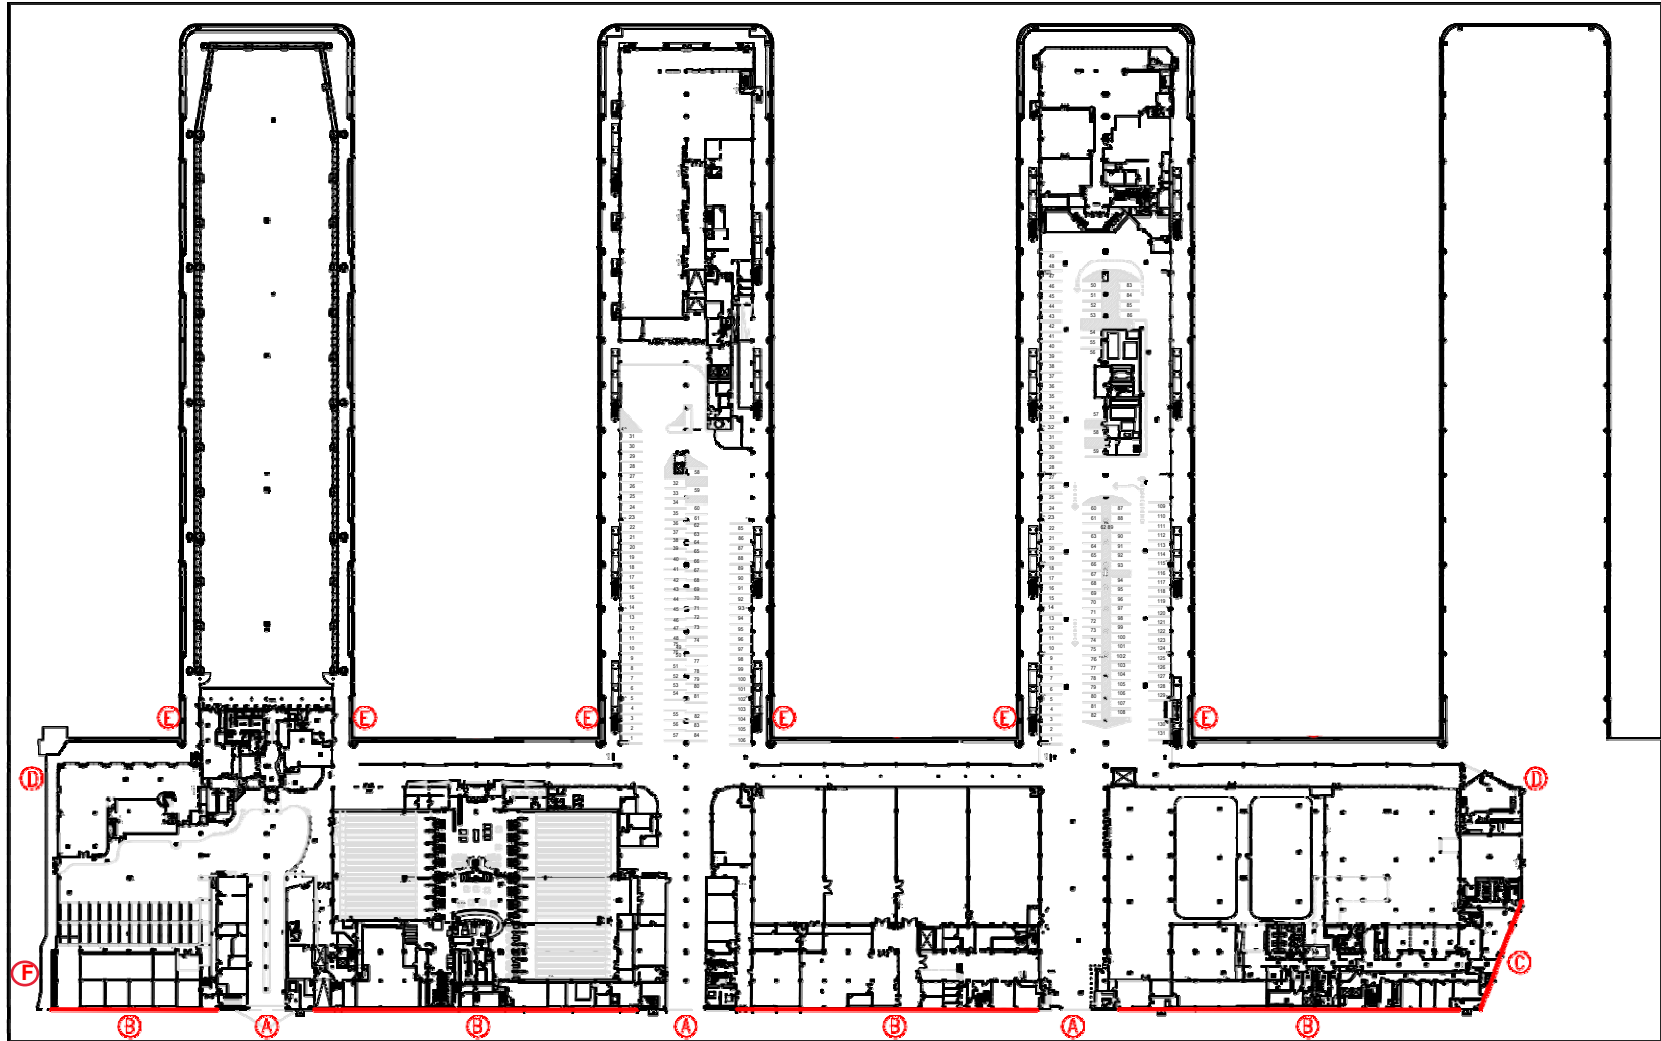

Exhibit J-2A: Preliminary Signage

KEY

- A. Large and Small Sign Panels above Pier 59, 60, and 61 garage entrances
- B. Blade Signs/Banners perpendicular to the eastern face of the building which projects beyond the surface to which it is affixed or supported.
- C. Large and small sign panels on the Pier 62 Headhouse
- D. Restaurant identity signs at Pier 59 and Pier 62
- E. Large sign panels above exterior walkways
- F. Large Sign Panel on the Pier 59 Headhouse

KEY

- A. Large and Small Sign Panels above Pier 59, 60, and 61 garage entrances
- B. Blade Signs/Banners perpendicular to the eastern face of the building which projects beyond the surface to which it is affixed or supported.
- C. Large and small sign panels on the Pier 62 Headhouse
- D. Restaurant identity signs at Pier 59 and Pier 62
- E. Large sign panels above exterior walkways
- F. Large Sign Panel on the Pier 59 Headhouse