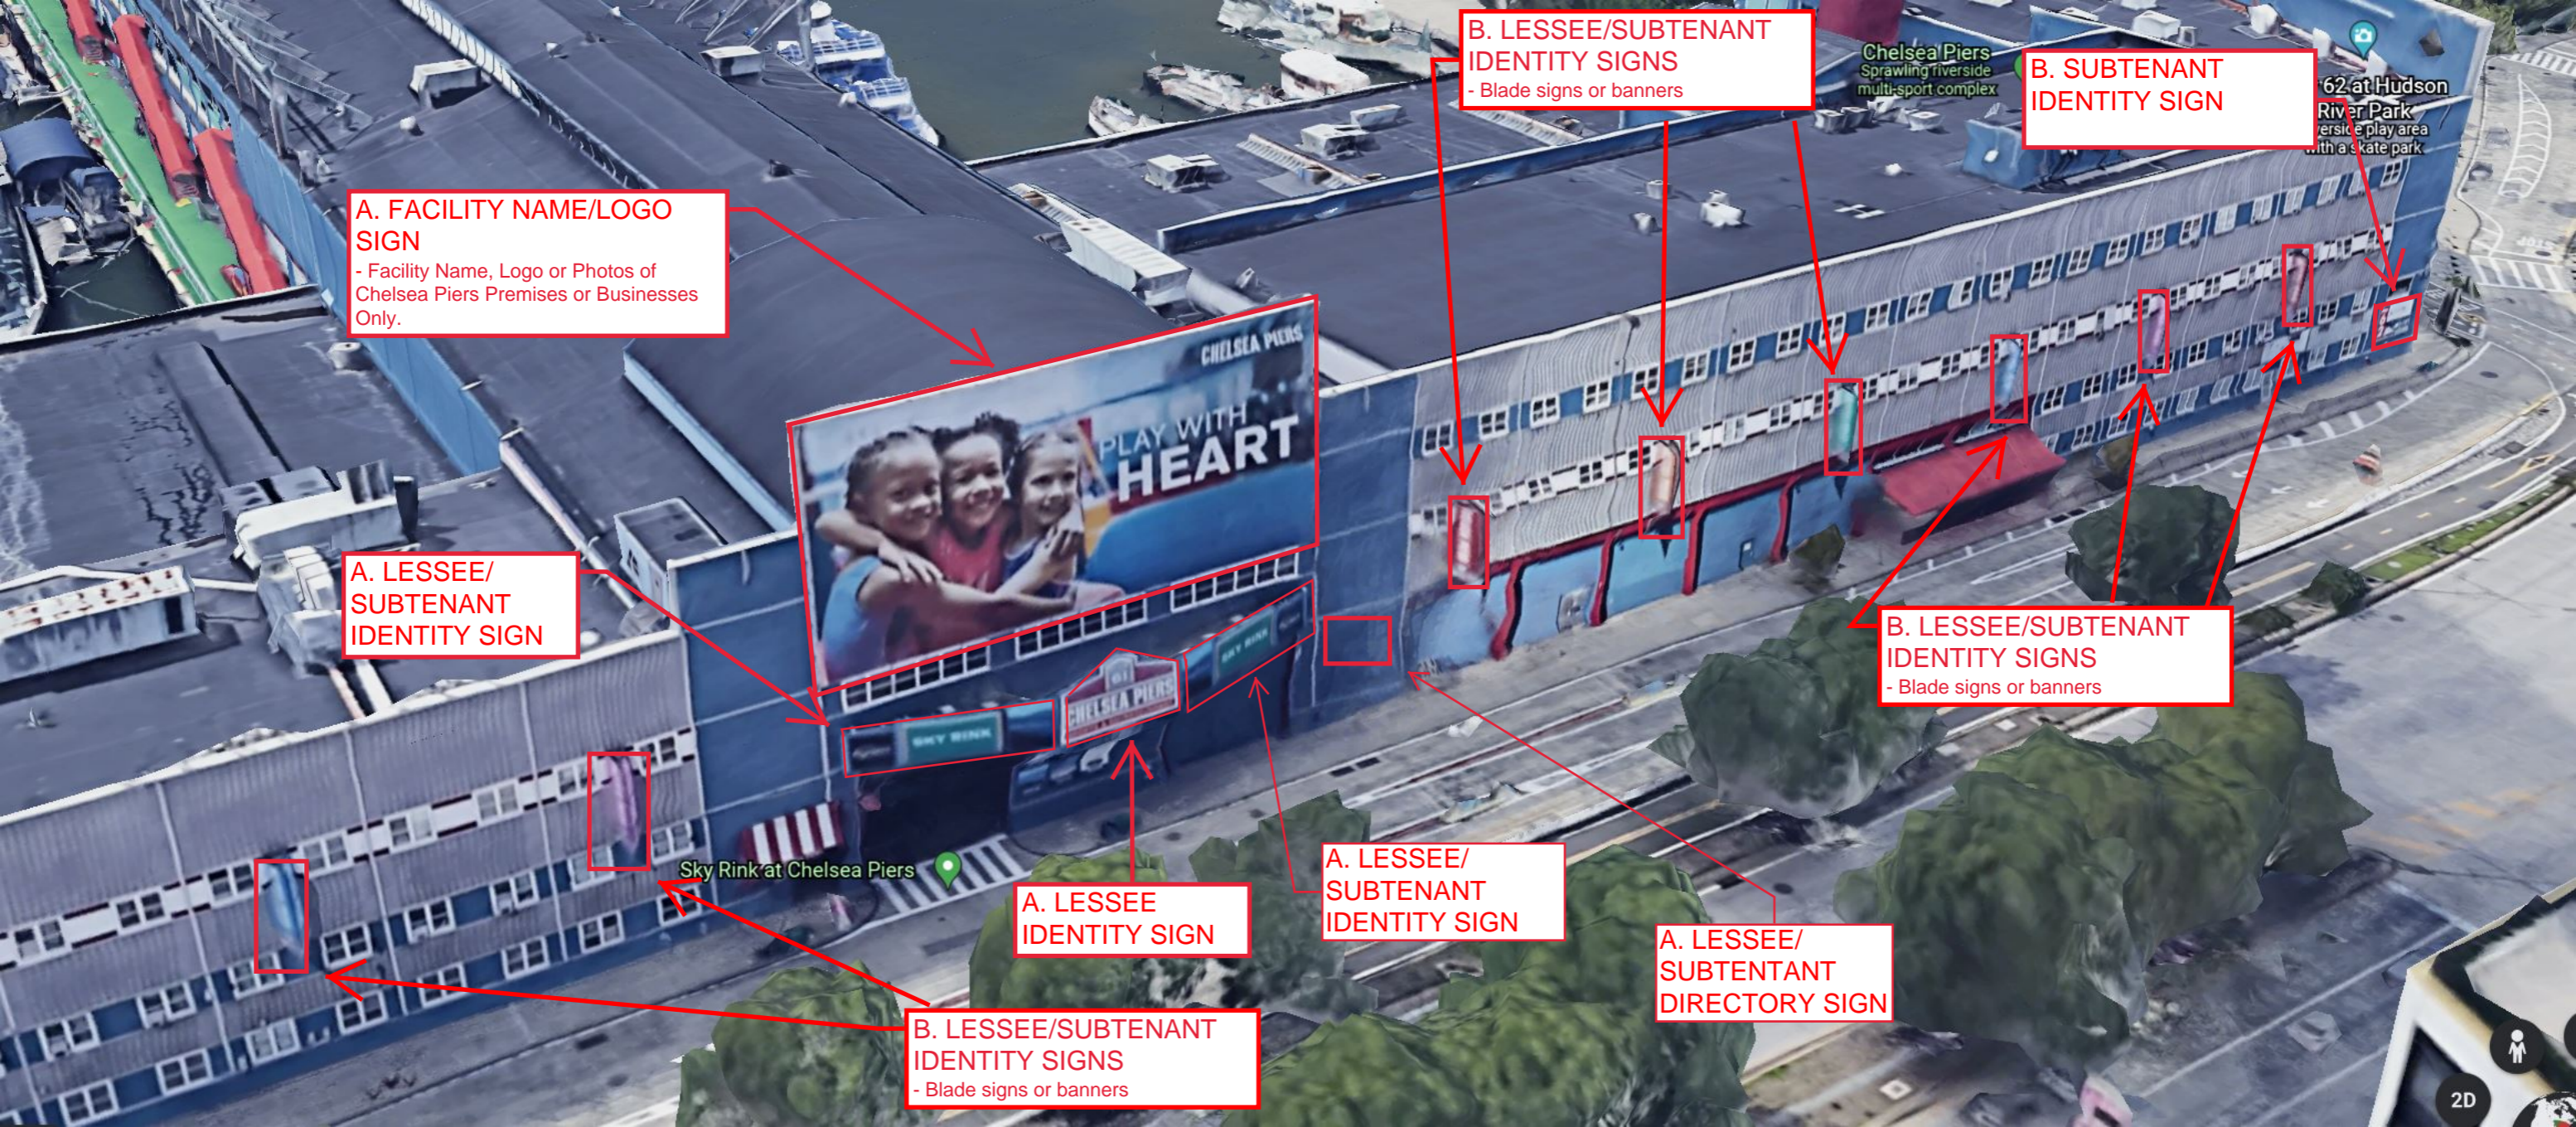

KEY

- A. Large and Small Sign Panels above Pier 59, 60, and 61 garage entrances
- B. Blade Signs/Banners perpendicular to the eastern face of the building which projects beyond the surface to which it is affixed or supported.
- C. Large and small sign panels on the Pier 62 Headhouse
- D. Restaurant identity signs at Pier 59 and Pier 62
- E. Large sign panels above exterior walkways
- F. Large Sign Panel on the Pier 59 Headhouse

**HELLO
TO YOU FOR
COMING**

**B. LESSEE/SUBTENANT
IDENTITY SIGNS**
- Blade signs or banners

**A. LESSEE/
SUBTENANT
DIRECTORY SIGN**

A. FACILITY NAME/LOGO SIGN
- Facility Name, Logo or Photos of Chelsea Piers Premises or Businesses Only.

A. SUBTENANT IDENTITY SIGN

B. SUBTENANT IDENTITY SIGN

B. LESSEE/SUBTENANT IDENTITY SIGNS
- Blade signs or banners

A. LESSEE IDENTITY SIGN

A. LESSEE/SUBTENANT DIRECTORY SIGN

B. LESSEE/SUBTENANT IDENTITY SIGNS
- Blade signs or banners

A. FACILITY NAME/LOGO SIGN

- Facility Name, Logo or Photos of Chelsea Piers Premises or Businesses Only.

A. LESSEE/SUBTENANT IDENTITY SIGN

A. LESSEE IDENTITY SIGN

B. LESSEE/SUBTENANT IDENTITY SIGNS
- Blade signs or banners