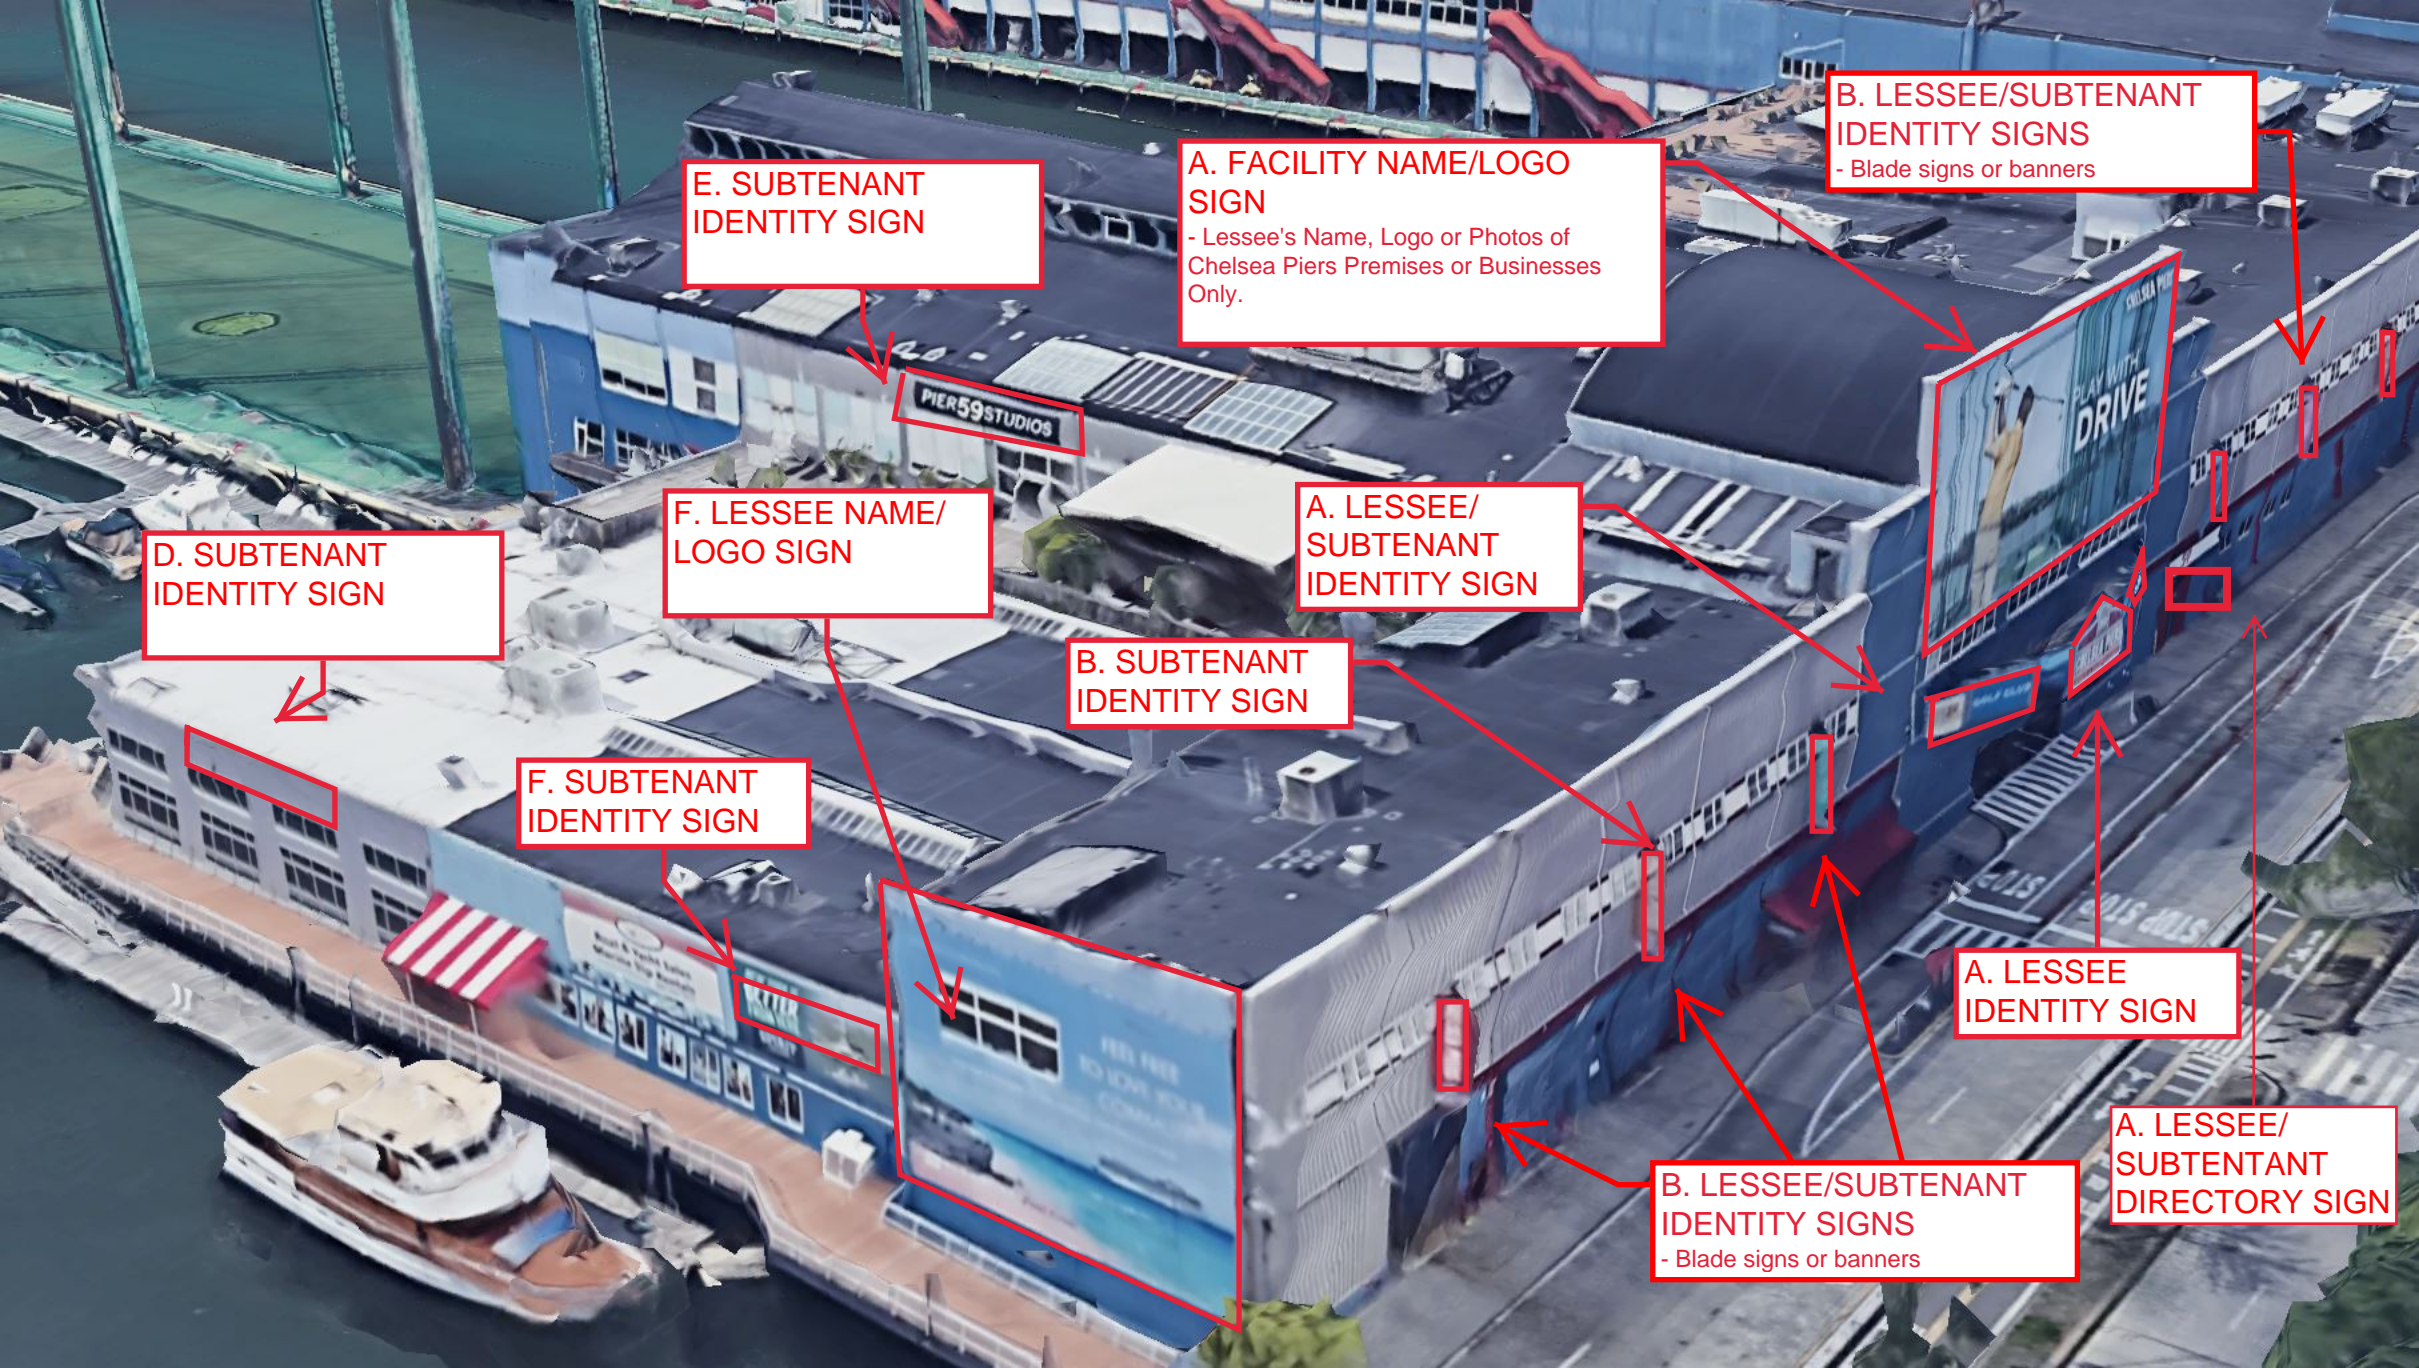

Exhibit J-2A: Preliminary Signage

KEY

- A. Large and Small Sign Panels above Pier 59, 60, and 61 garage entrances
- B. Blade Signs/Banners perpendicular to the eastern face of the building which projects beyond the surface to which it is affixed or supported.
- C. Large and small sign panels on the Pier 62 Headhouse
- D. Restaurant identity signs at Pier 59 and Pier 62
- E. Large sign panels above exterior walkways
- F. Large Sign Panel on the Pier 59 Headhouse

KEY

- A. Large and Small Sign Panels above Pier 59, 60, and 61 garage entrances
- B. Blade Signs/Banners perpendicular to the eastern face of the building which projects beyond the surface to which it is affixed or supported.
- C. Large and small sign panels on the Pier 62 Headhouse
- D. Restaurant identity signs at Pier 59 and Pier 62
- E. Large sign panels above exterior walkways
- F. Large Sign Panel on the Pier 59 Headhouse

**E. SUBTENANT
IDENTITY SIGN**

**A. FACILITY NAME/LOGO
SIGN**
- Lessee's Name, Logo or Photos of
Chelsea Piers Premises or Businesses
Only.

**B. LESSEE/SUBTENANT
IDENTITY SIGNS**
- Blade signs or banners

**HELLO
TO YOU FOR
COMING**

**B. LESSEE/SUBTENANT
IDENTITY SIGNS**
- Blade signs or banners

**A. LESSEE/
SUBTENANT
DIRECTORY SIGN**

A. FACILITY NAME/LOGO SIGN
- Facility Name, Logo or Photos of Chelsea Piers Premises or Businesses Only.