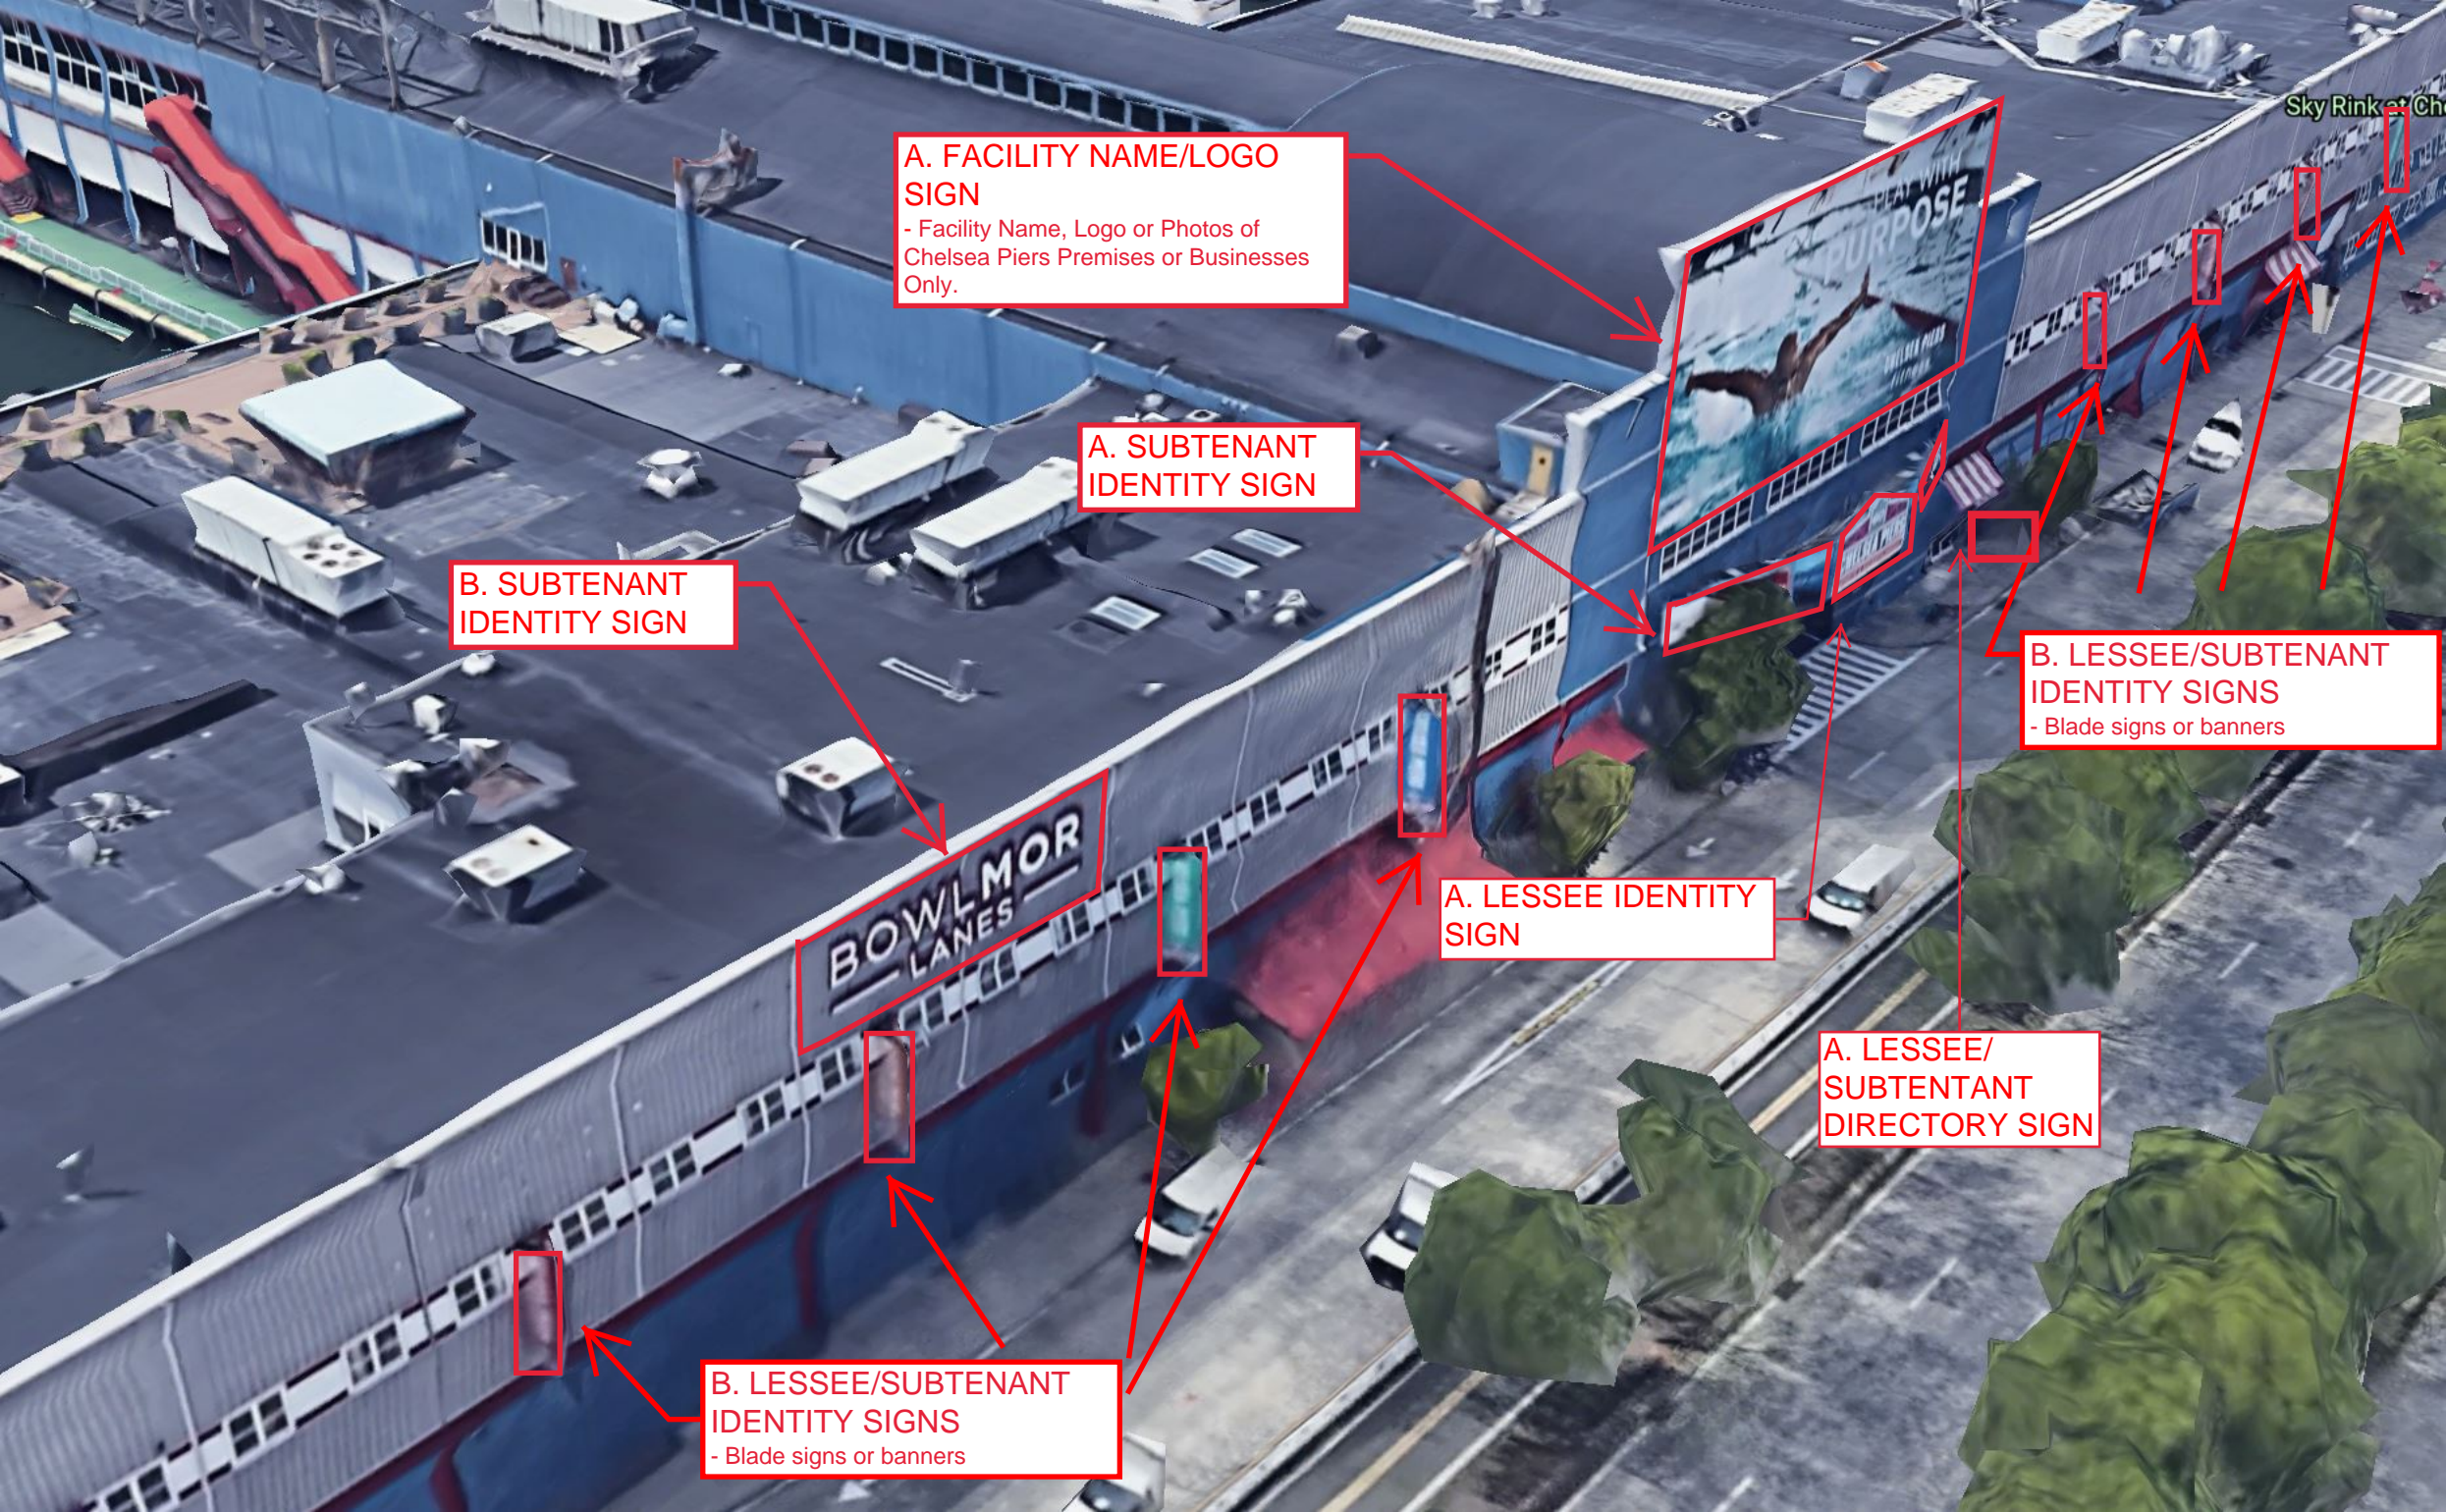

KEY

- A. Large and Small Sign Panels above Pier 59, 60, and 61 garage entrances
- B. Blade Signs/Banners perpendicular to the eastern face of the building which projects beyond the surface to which it is affixed or supported.
- C. Large and small sign panels on the Pier 62 Headhouse
- D. Restaurant identity signs at Pier 59 and Pier 62
- E. Large sign panels above exterior walkways
- F. Large Sign Panel on the Pier 59 Headhouse

**HELLO
TO YOU FOR
COMING**

**B. LESSEE/SUBTENANT
IDENTITY SIGNS**
- Blade signs or banners

**A. LESSEE/
SUBTENANT
DIRECTORY SIGN**

A. FACILITY NAME/LOGO SIGN
- Facility Name, Logo or Photos of Chelsea Piers Premises or Businesses Only.

A. SUBTENANT IDENTITY SIGN

B. SUBTENANT IDENTITY SIGN

B. LESSEE/SUBTENANT IDENTITY SIGNS
- Blade signs or banners

A. LESSEE IDENTITY SIGN

A. LESSEE/SUBTENANT DIRECTORY SIGN

B. LESSEE/SUBTENANT IDENTITY SIGNS
- Blade signs or banners

A. FACILITY NAME/LOGO SIGN

- Facility Name, Logo or Photos of Chelsea Piers Premises or Businesses Only.

A. LESSEE/SUBTENANT IDENTITY SIGN

A. LESSEE IDENTITY SIGN

B. LESSEE/SUBTENANT IDENTITY SIGNS
- Blade signs or banners